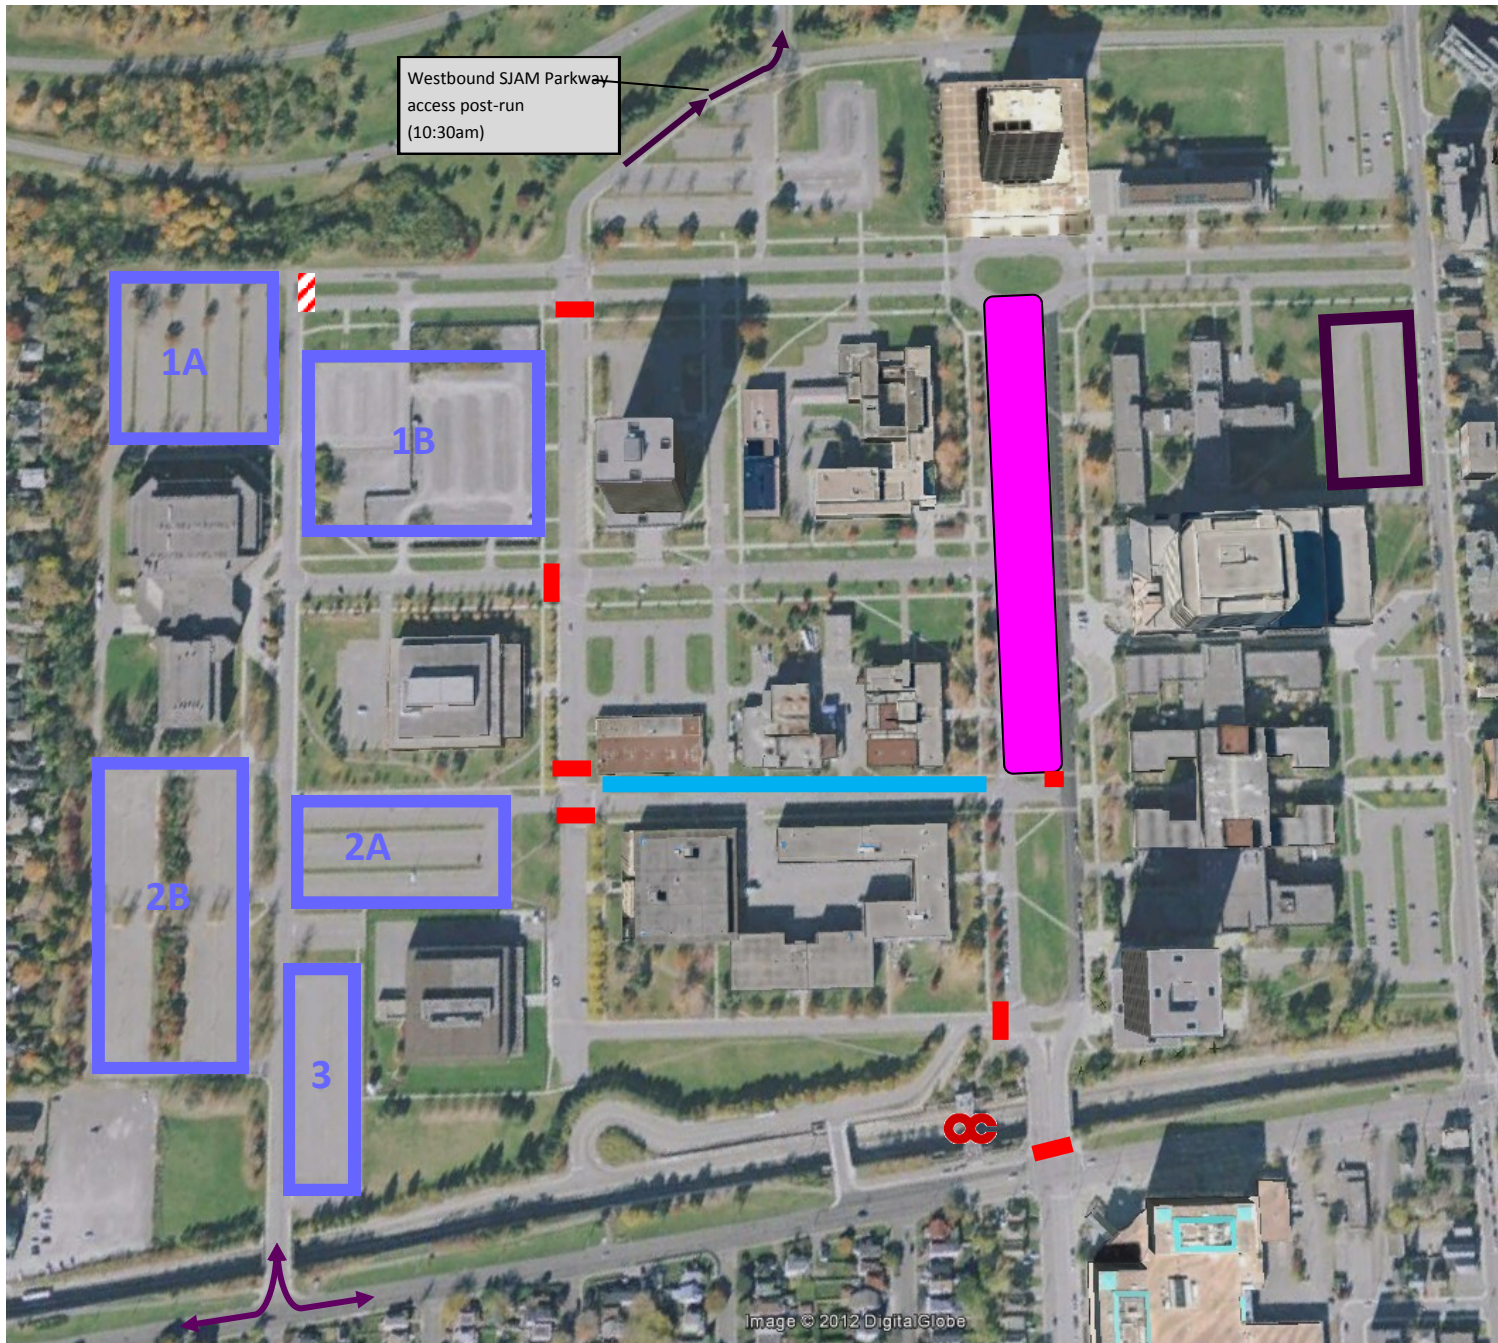

Ottawa Run Location Parking

**CIBC RUN
FOR THE
CURE**

Canadian
Cancer
Society

Société
canadienne
du cancer

Westbound SJAM Parkway
access post-run
(10:30am)

-  Participant Parking
-  Volunteer Parking
-  Main Site
-  Transit Station
-  Vehicle Access
-  Accessible Parking
-  Road Closures

Image © 2012 DigitalGlobe