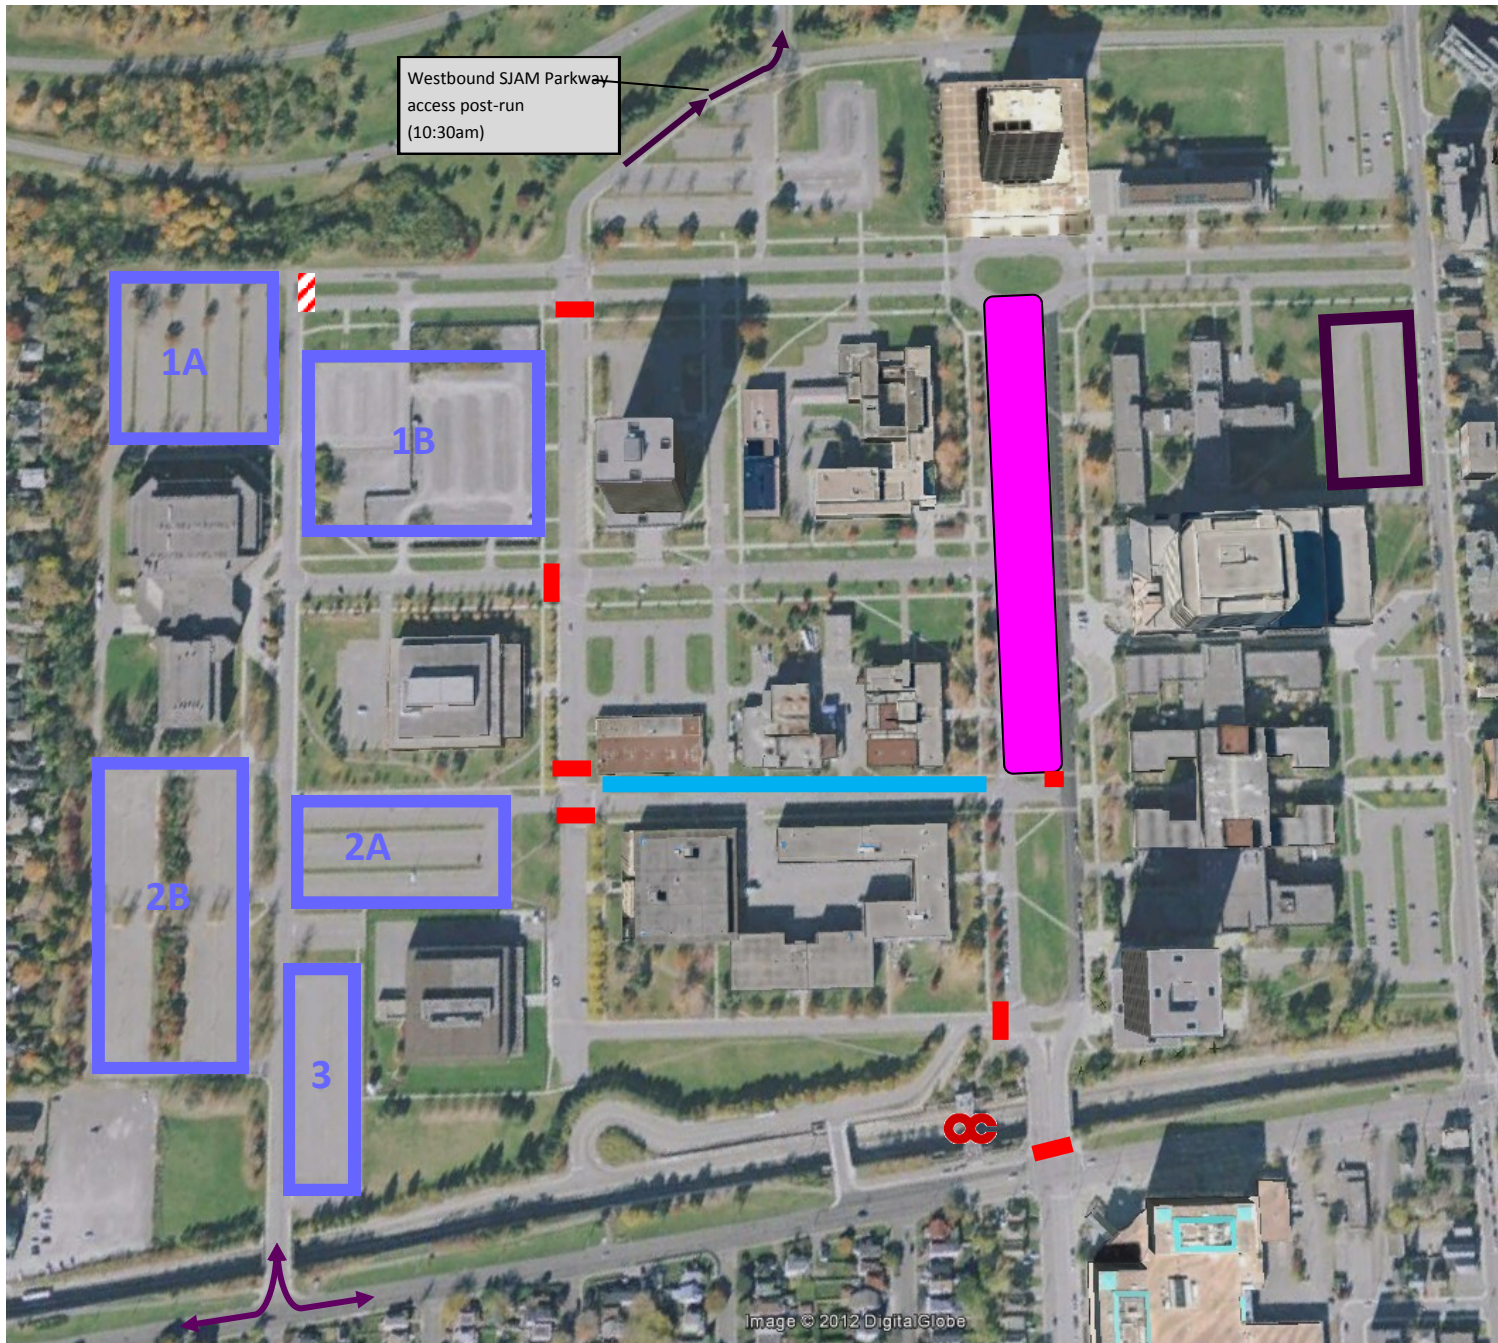

# Ottawa Run Location Parking

**CIBC RUN  
FOR THE  
CURE**

Canadian  
Cancer  
Society

Société  
canadienne  
du cancer

Westbound SJAM Parkway  
access post-run  
(10:30am)

-  Participant Parking
-  Volunteer Parking
-  Main Site
-  Transit Station
-  Vehicle Access
-  Accessible Parking
-  Road Closures

Image © 2012 DigitalGlobe